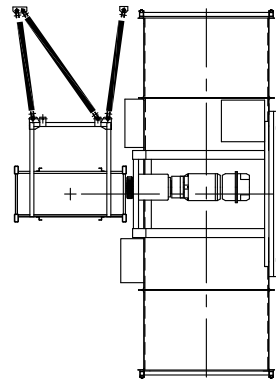

CAR LAYOUT - US8000S-DUAL TWR
 SCALE: 1/4" = 1'-0"

**CAR LAYOUT - US8000S
 DUAL TWR**
 SCALE: 1/8" = 1'-0"

**CAR LAYOUT - US8000S
 DUAL TWR**
 SCALE: 1/16" = 1'-0"